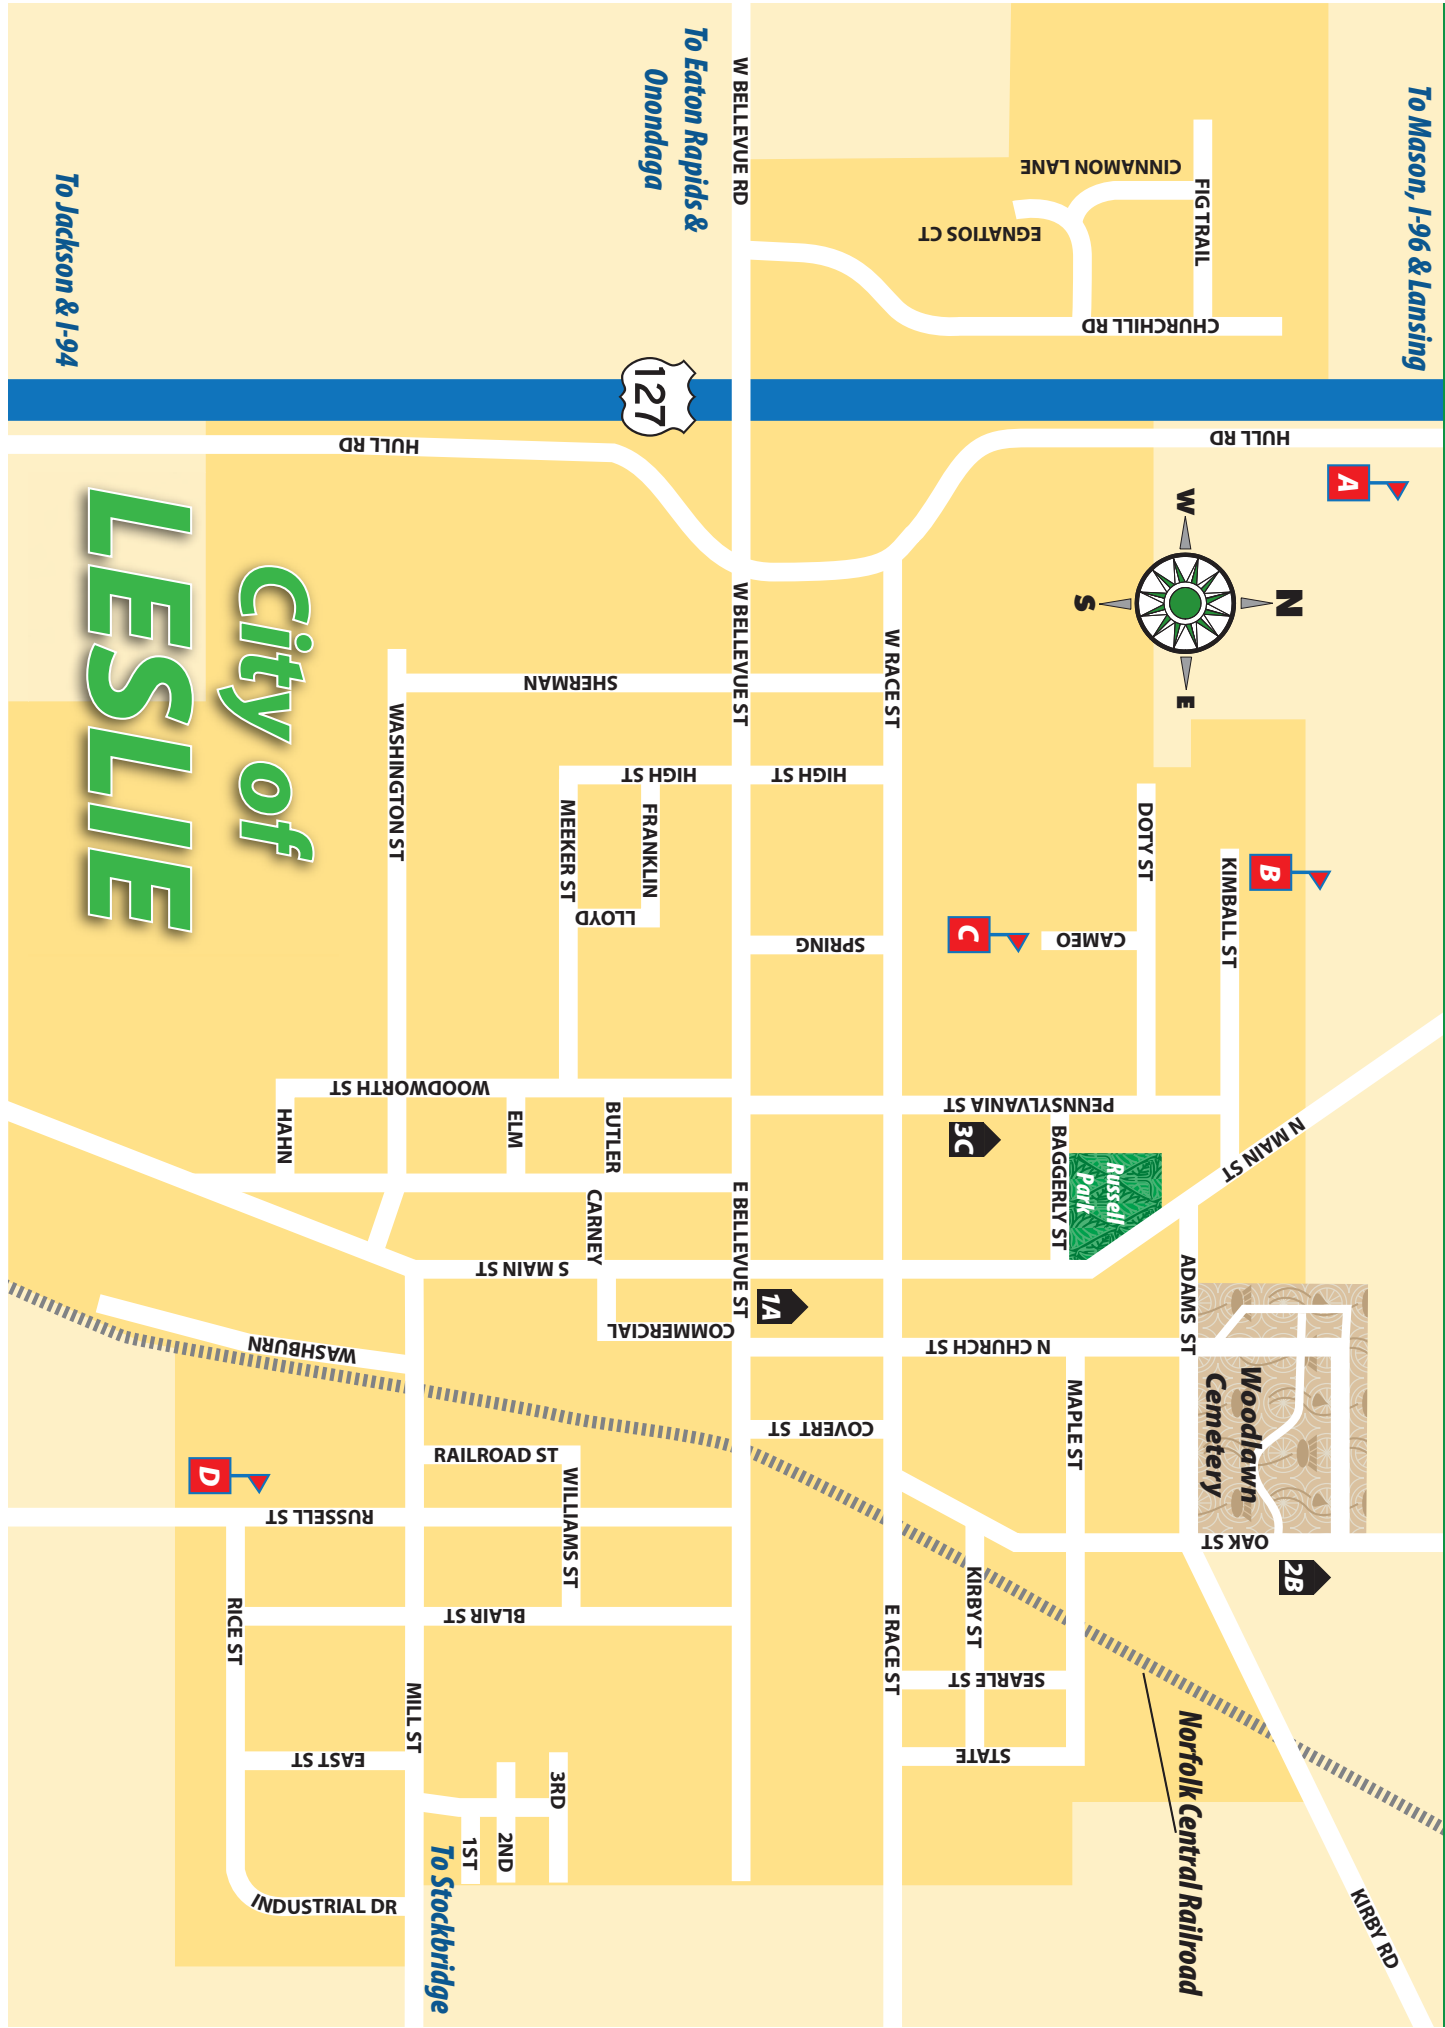

LESLIE PUBLIC SCHOOLS
 A. LESLIE HIGH SCHOOL
 B. LESLIE MIDDLE SCHOOL

C. WOODWORTH ELEMENTARY
 D. WHITE PINE ACADEMY

LESLIE GOVERNMENT OFFICE
 1A. CITY HALL
 2B. LESLIE TOWNSHIP

3C. LIBRARY

To Mason, I-96 & Lansing

To Eaton Rapids &
 Onondaga

To Jackson & I-94

City of
LESLIE

To Stockbridge