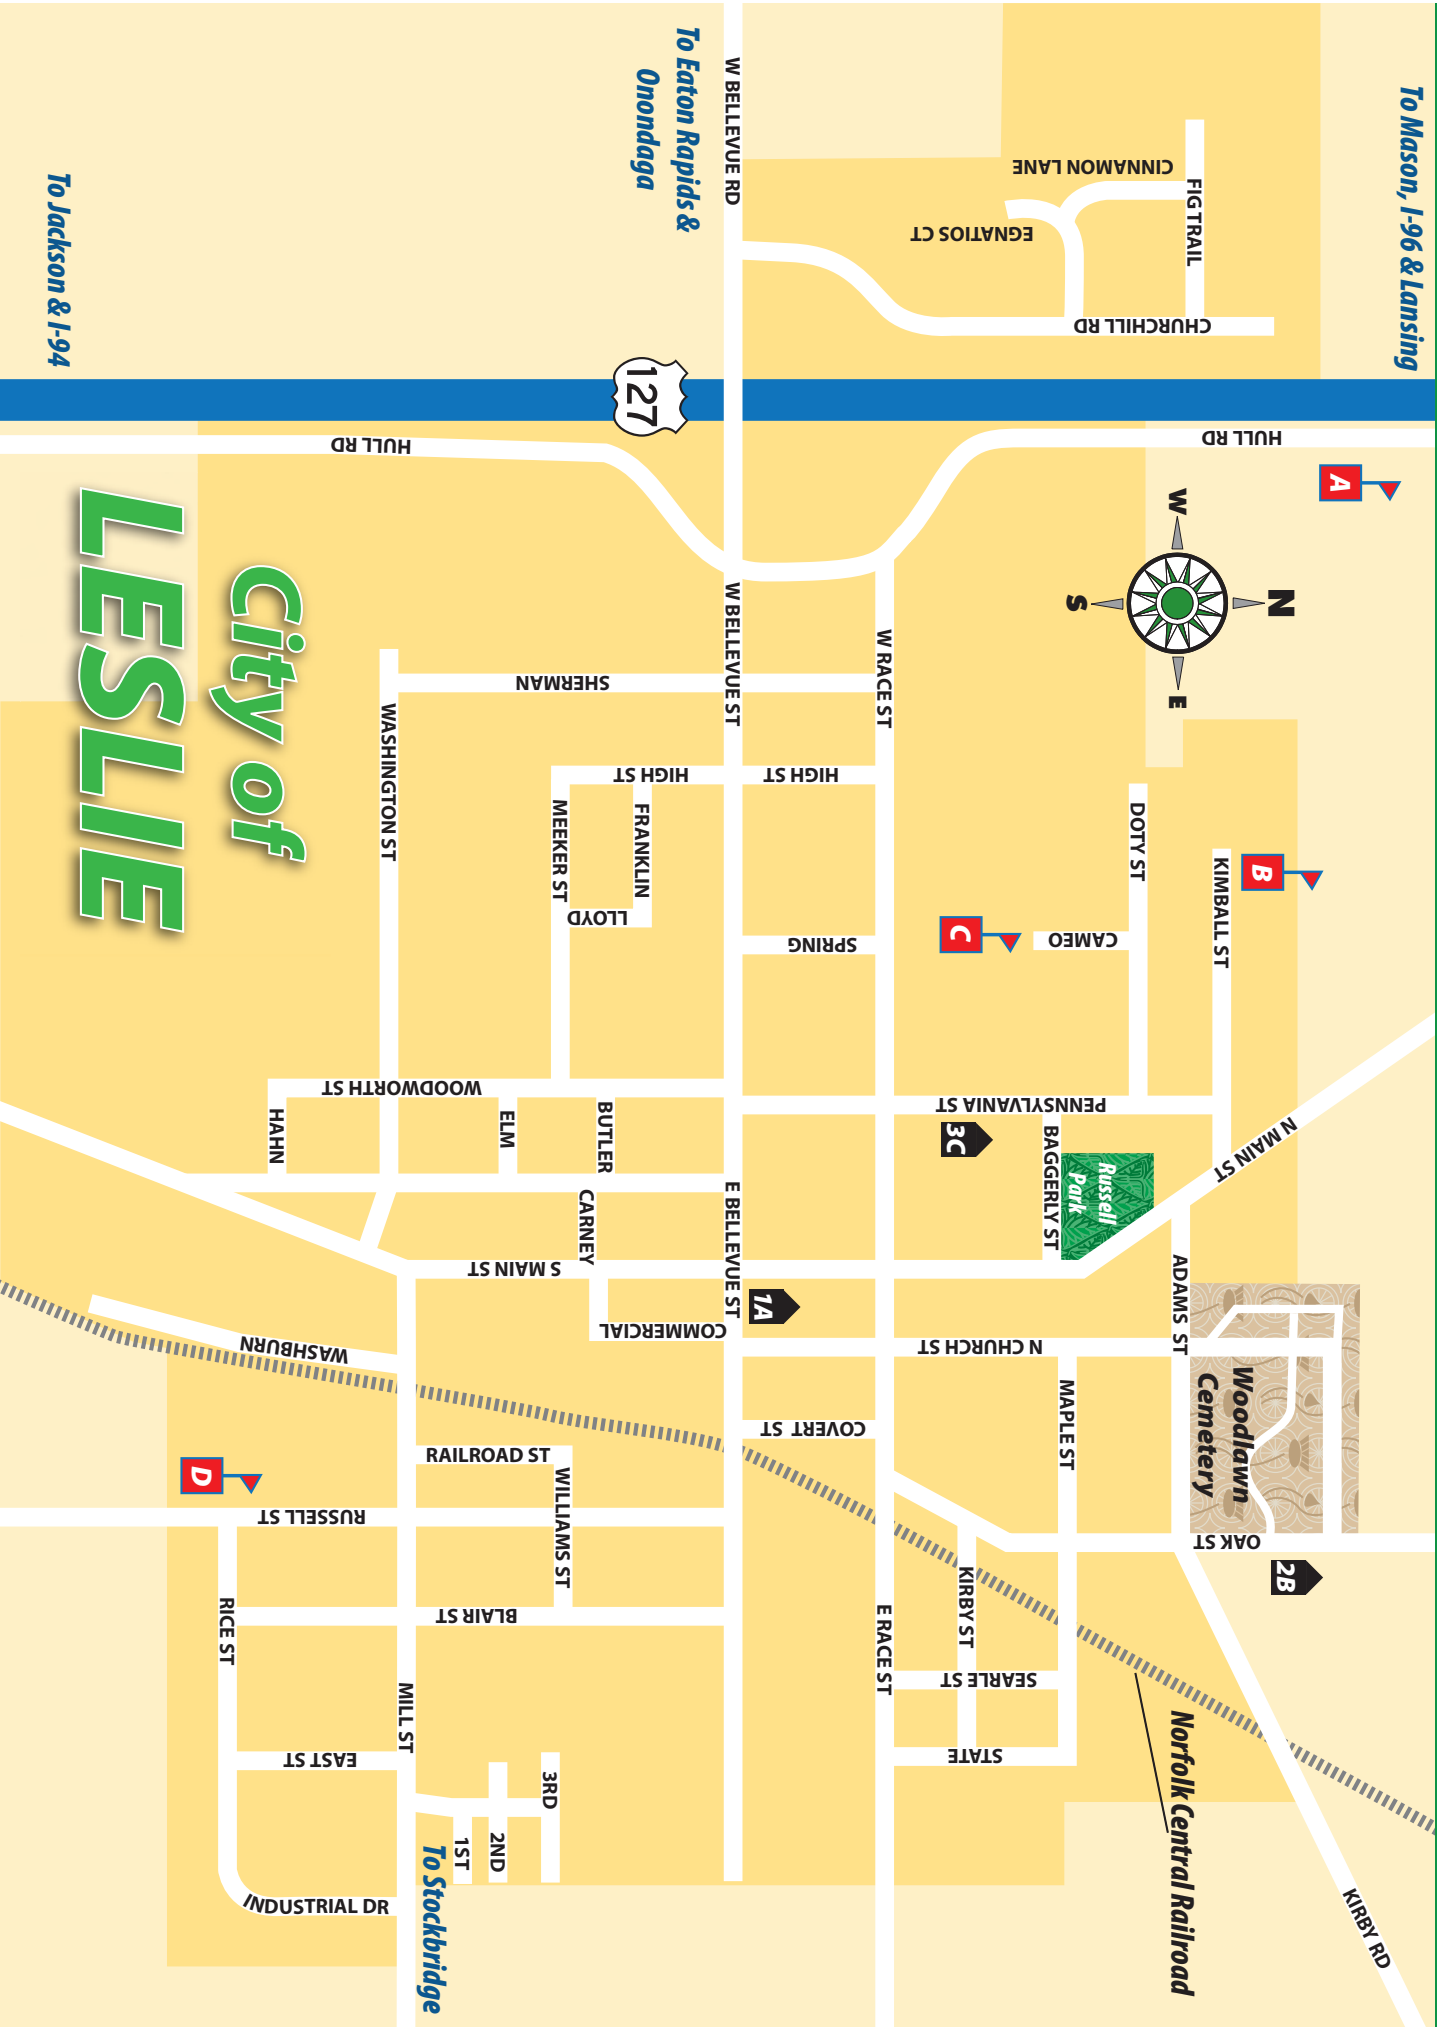

**LESLIE PUBLIC SCHOOLS**  
 A. LESLIE HIGH SCHOOL  
 B. LESLIE MIDDLE SCHOOL

C. WOODWORTH ELEMENTARY  
 D. WHITE PINE ACADEMY

**LESLIE GOVERNMENT OFFICE**  
 1A. CITY HALL  
 2B. LESLIE TOWNSHIP

3C. LIBRARY

To Mason, I-96 & Lansing

To Eaton Rapids &  
 Onondaga

To Jackson & I-94

*City of*  
**LESLIE**

Norfolk Central Railroad

Woodlawn Cemetery

Russell Park

127

FIGTRAIL

CINNAMON LANE

KIRBY RD

STATE

SEARLE ST

KIRBY ST

MAPLE ST

N CHURCH ST

CINNAMON LANE

KIRBY RD

STATE

SEARLE ST

KIRBY ST

MAPLE ST

N CHURCH ST

ADAMS ST