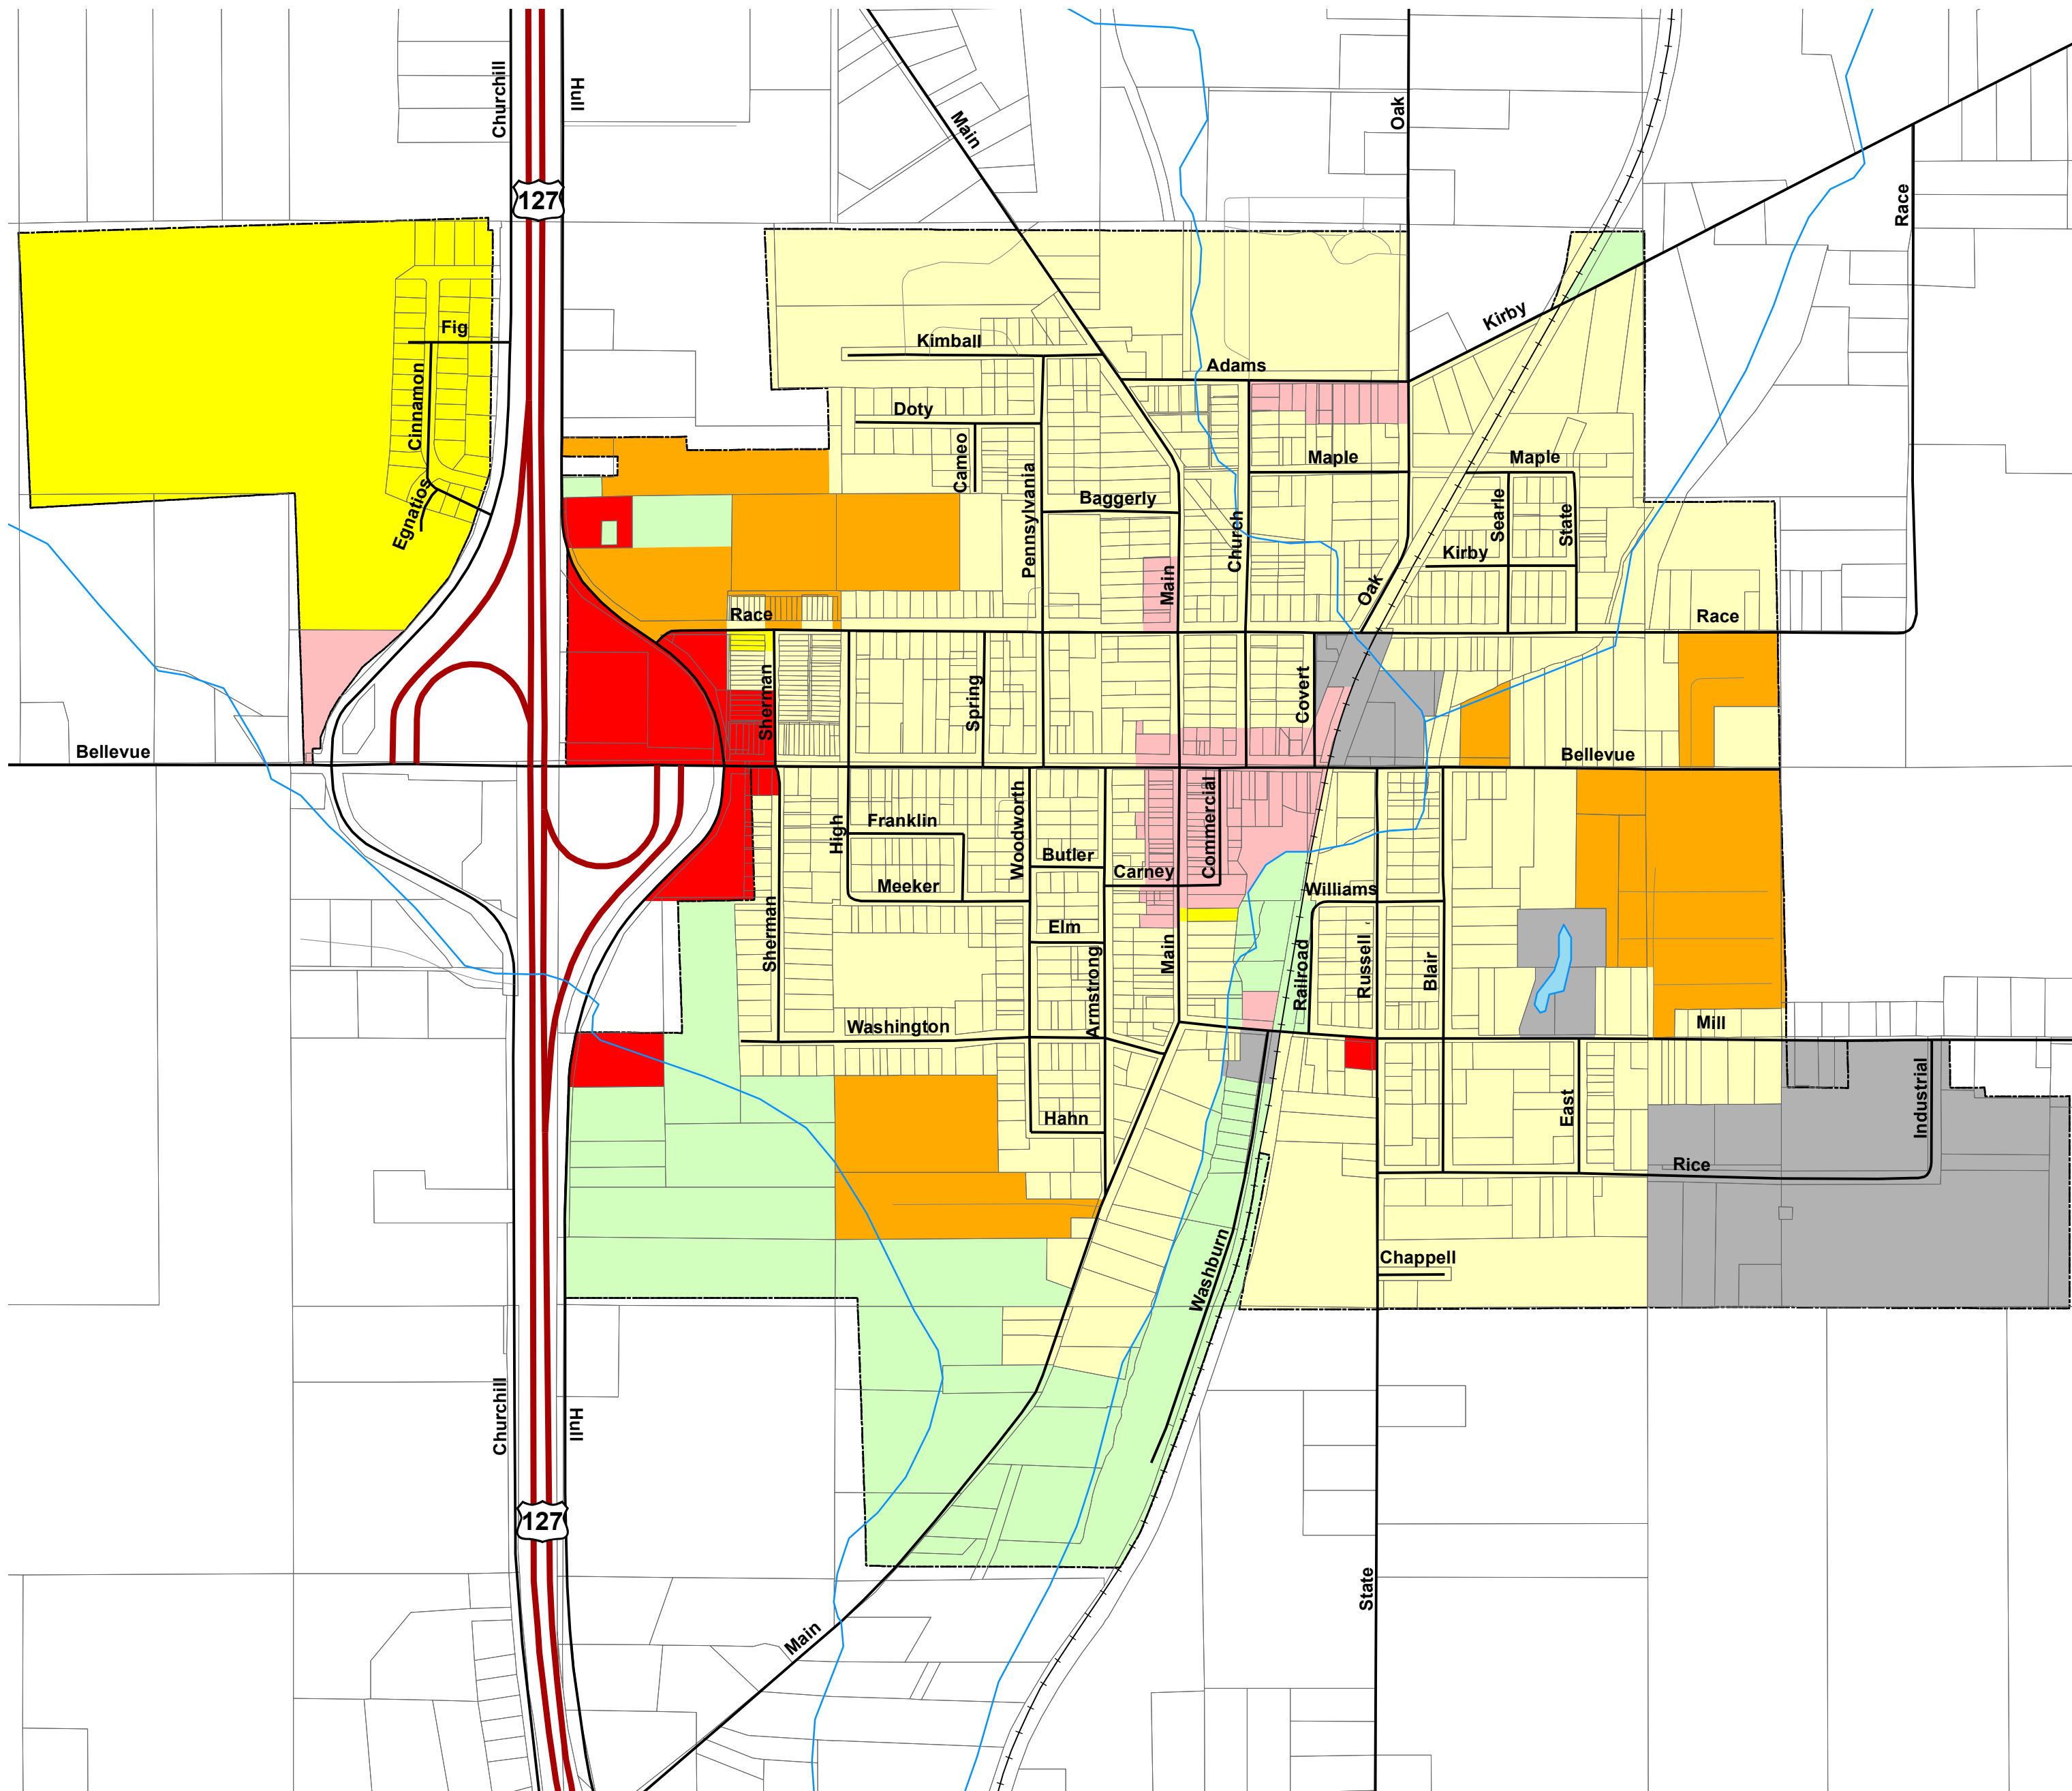

Zoning Districts

City of Leslie

Districts

- A1, Agricultural
- R1A, Low Density Residential
- R1B, Medium Density Residential
- RM1, Multi Family Residential
- B1, General Business
- B2, Highway Service
- M1, Industrial