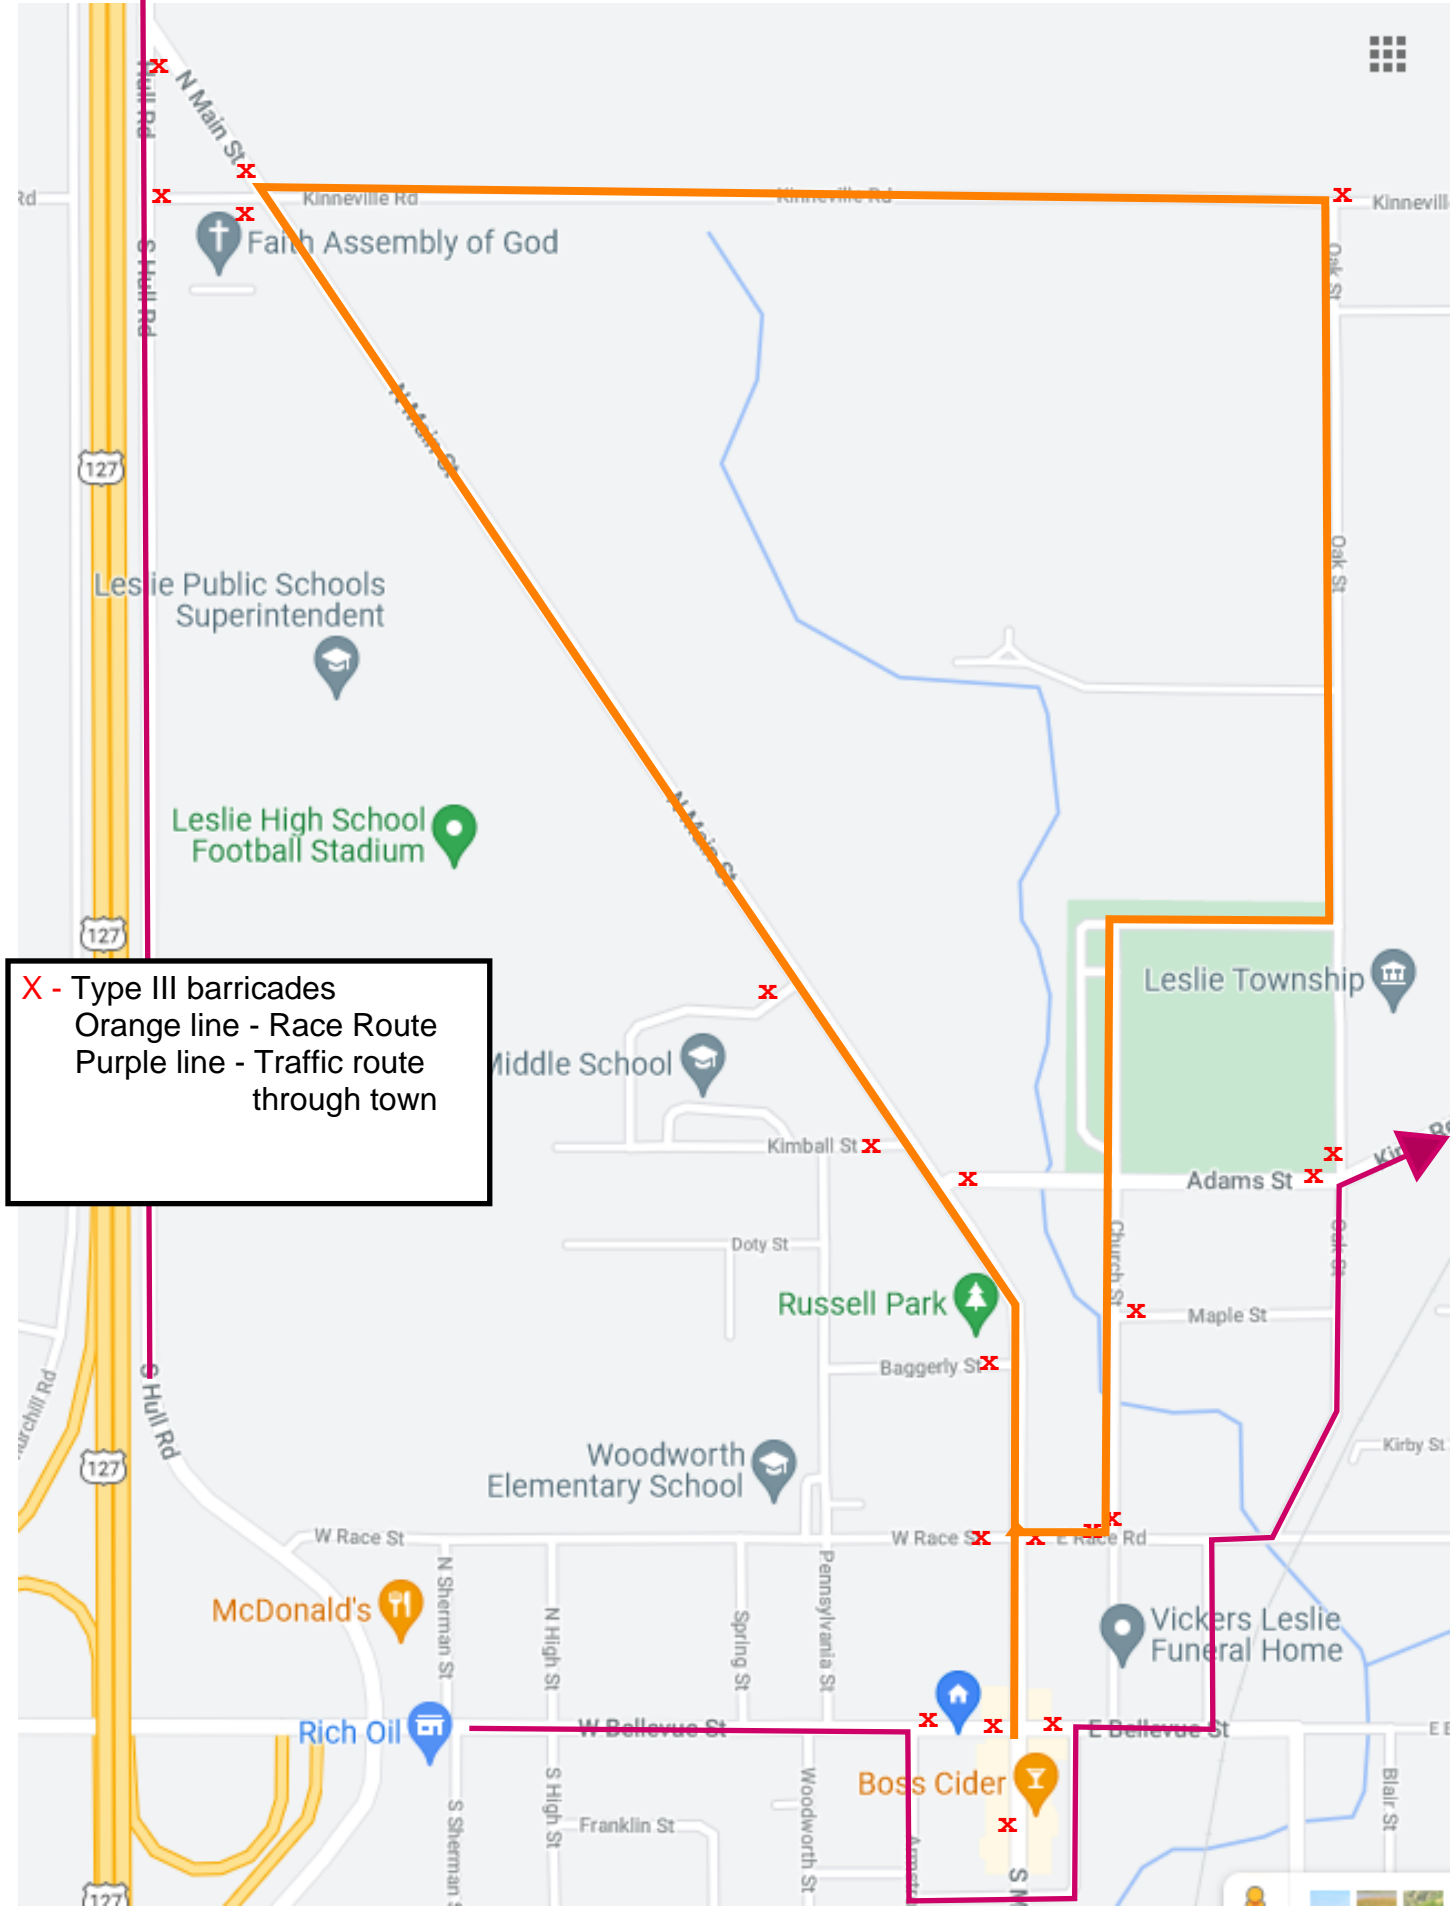

Traffic north to Covert Rd

X - Type III barricades
 Orange line - Race Route
 Purple line - Traffic route through town

N Main St
 Kinneville Rd
 Hill Rd
 127

Faith Assembly of God

Leslie Public Schools Superintendent

Leslie Township

Adams St

W Bellevue St

E Bellevue St

Franklin St

Woodworth St

Blair St

Kinneville Rd

Church St

Maple St

Baggerly St

Doty St

Kimball St

W Race St

E Race Rd

W Race St

Pennsylvania St

W Race St

E Race Rd

Church St

Maple St

Baggerly St

Doty St

Kimball St